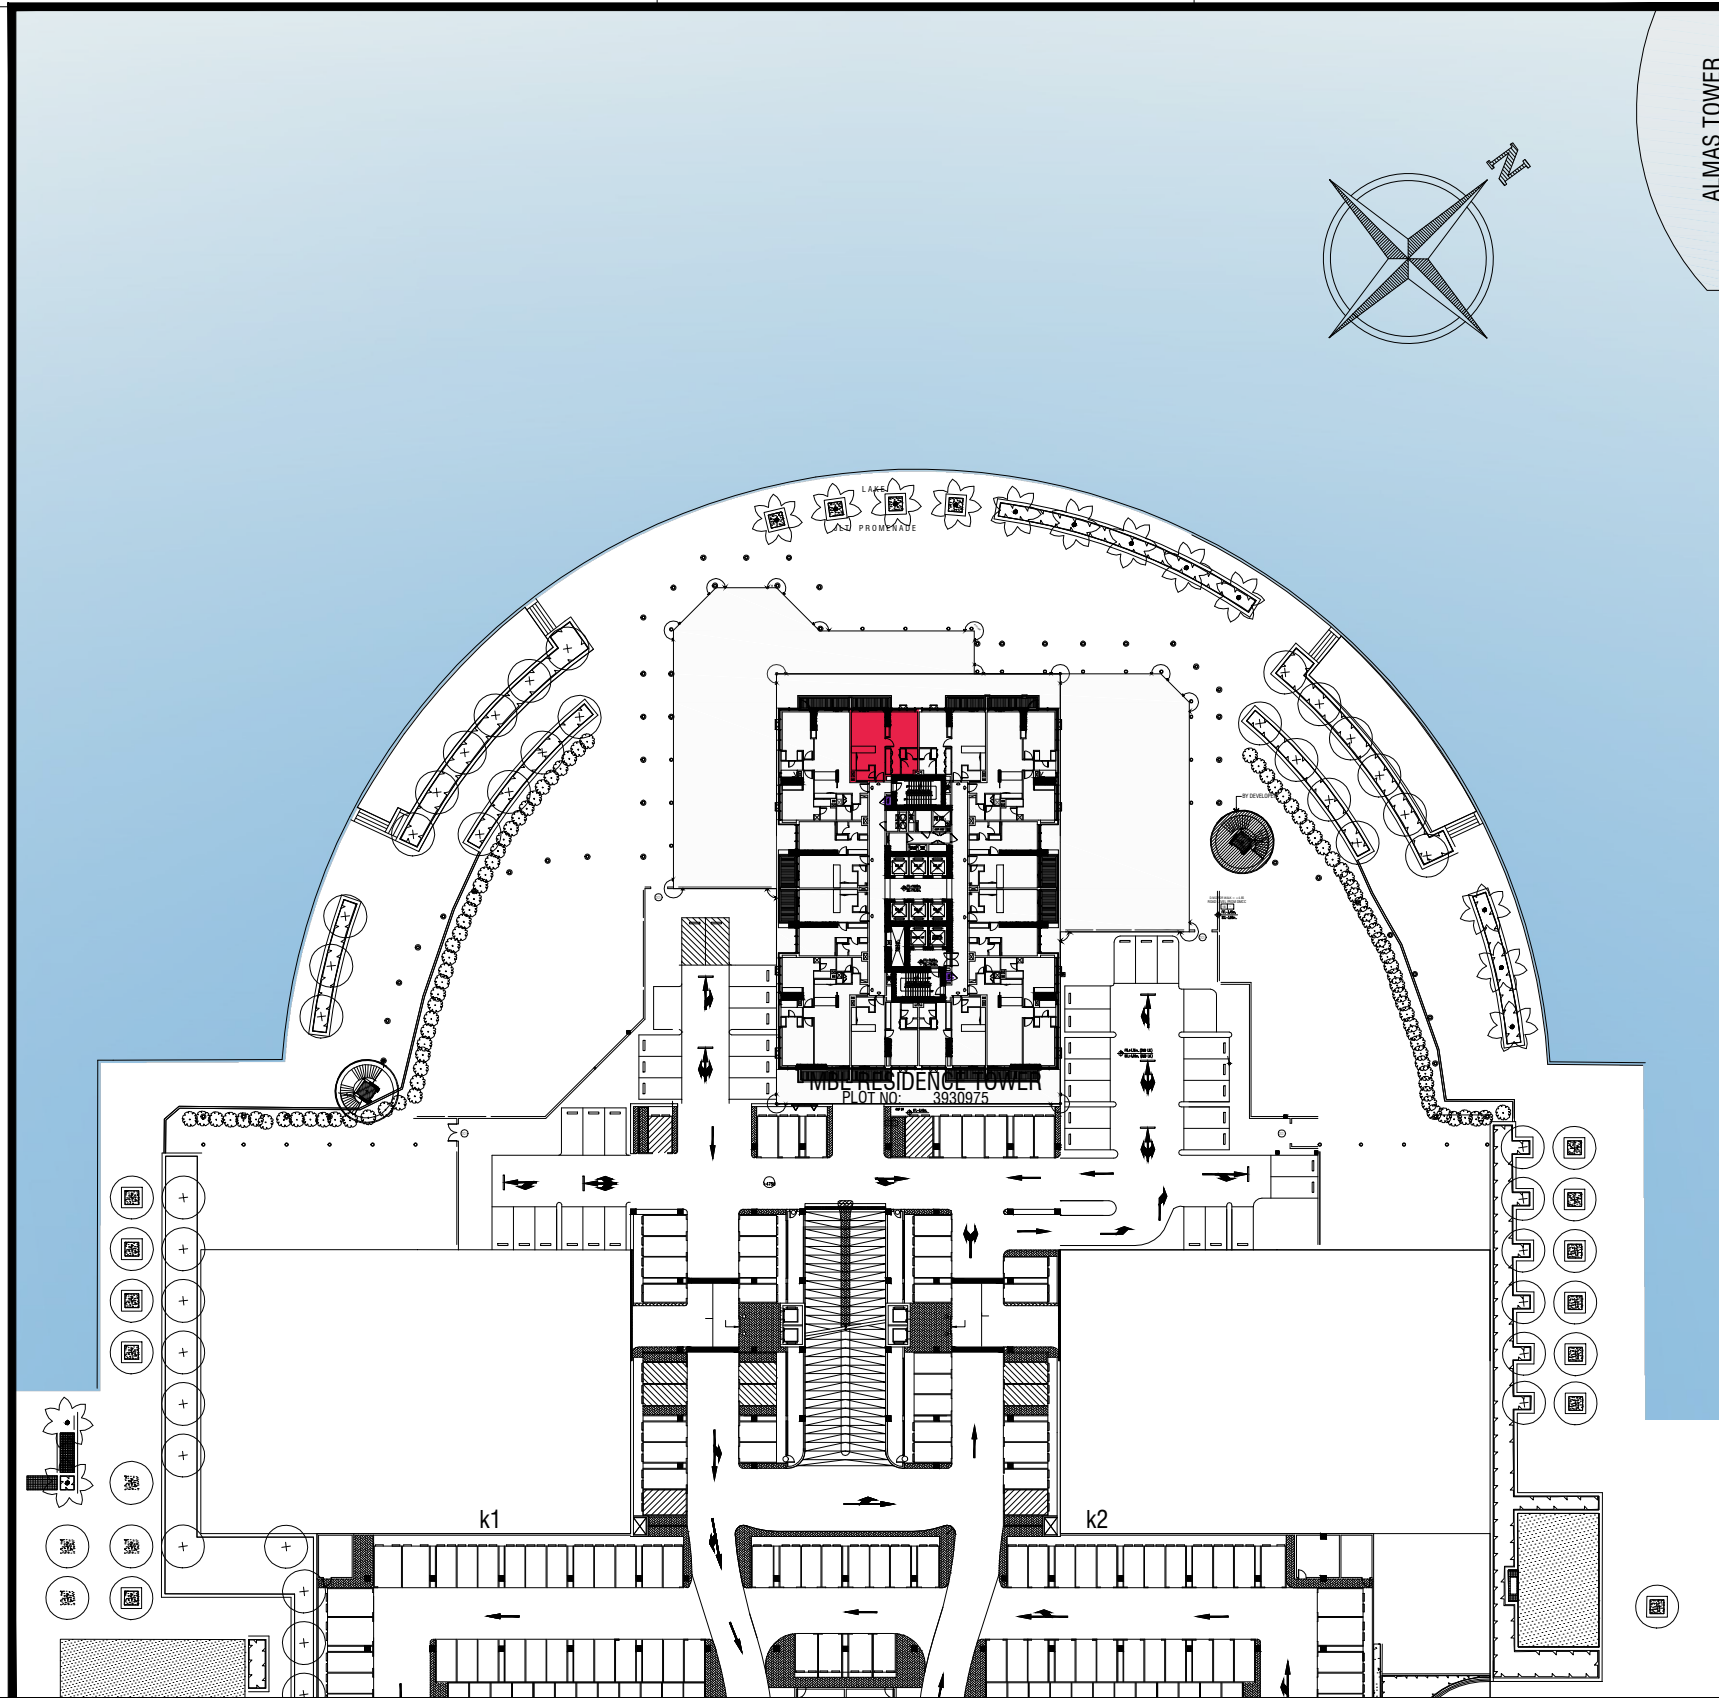

CLUSTER : K

BUILDING NAME. : MBL RESIDENCE TOWER

ENGINEERING DEPARTMENT

SALES DEPARTMENT

CHECKED BY :

CHECKED BY :

APPROVED BY :

APPROVED BY :

DOOR OPENS AT NORTH-WEST

FLOOR PLAN

MASTER PLAN

ALMAS TOWER

PROJECT NAME : MBL RESIDENCE TOWER

FLOOR NO. : 13

UNIT AREA : 697.29 Sq.ft

BALCONY AREA : 78.14 Sq.ft

TOTAL : 775.43 Sq.ft

REMARKS : LAKE VIEW

APARTMENT NO. : 1301

PAGE NO. :

DATE : 17/07/2017